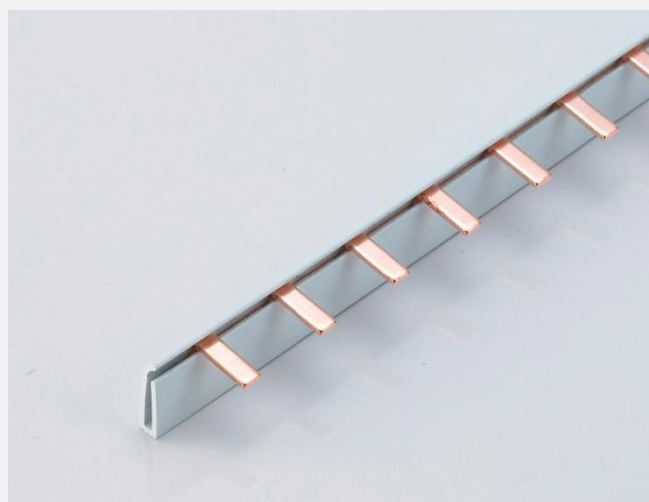

Codes:

S - Standard Size for Area

W - Window

P - Powdercoated

SH - Side Hinged Lid

TEMP POWER BOXES & ACCESSORIES

Code	Size (W x H X D)
TEMP SUPPLY	330mm x 330mm x 190mm
FLASHKIT 4545	450mm x 450mm x 190mm
FLASHKIT4060	400mm x 600mm x 190mm
Bus Bar 15 Pin	15 Pin Bus Bar
POLE FILLER	Pole Filler Blank Strip – 8xhalf & 2xfull Per Strip