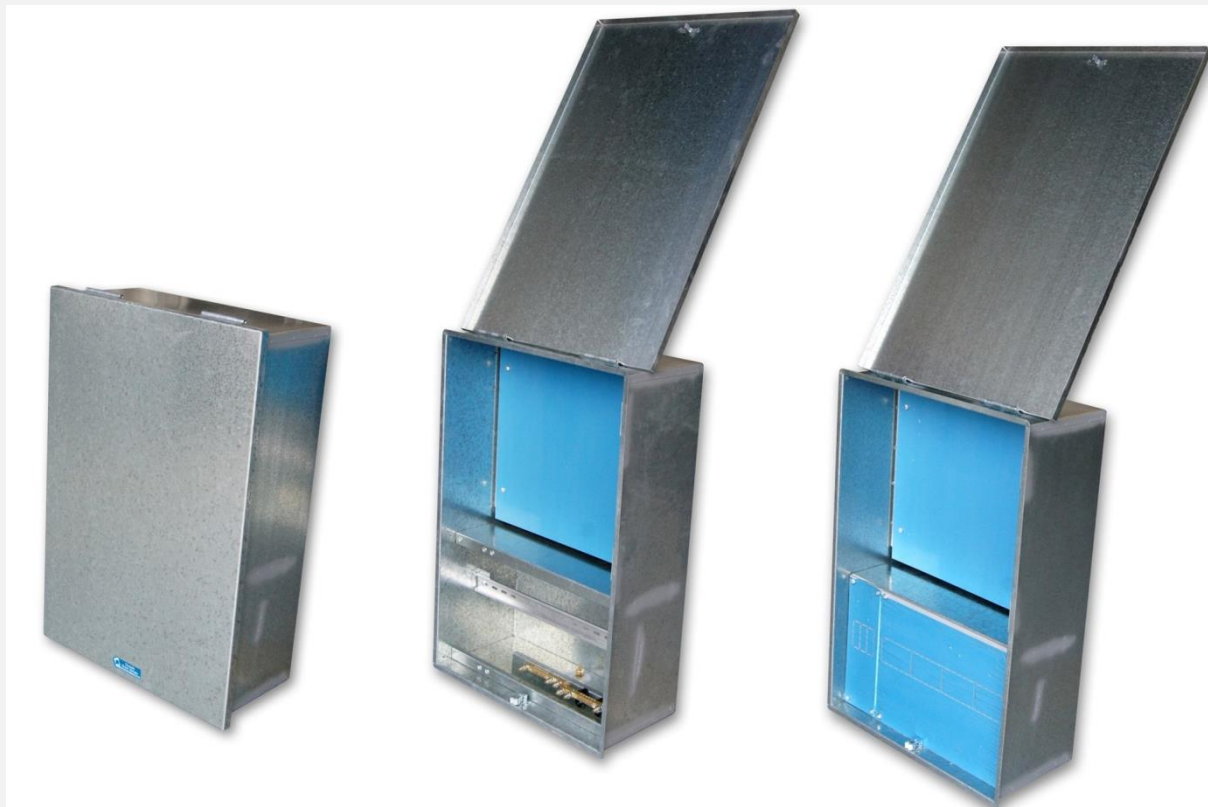

COMBO/MULTI METERBOX/SWITCHBOARD

16 Way + Main Switch

DDH – DOUBLE DROP HINGE

Code	Size (W x H X D)
CHCHMULTI	400mm x 600mm x 190mm
CHCHMULTICL	400mm x 600mm x 190mm
CHCHMULTIW	400mm x 600mm x 190mm
CHCHMULTIWCL	400mm x 600mm x 190mm
CHCHMULTIBIG	600mm x 600mm x 190mm

Codes:

W - Window

P - Powdercoated

CL - Cam/Coin Lock